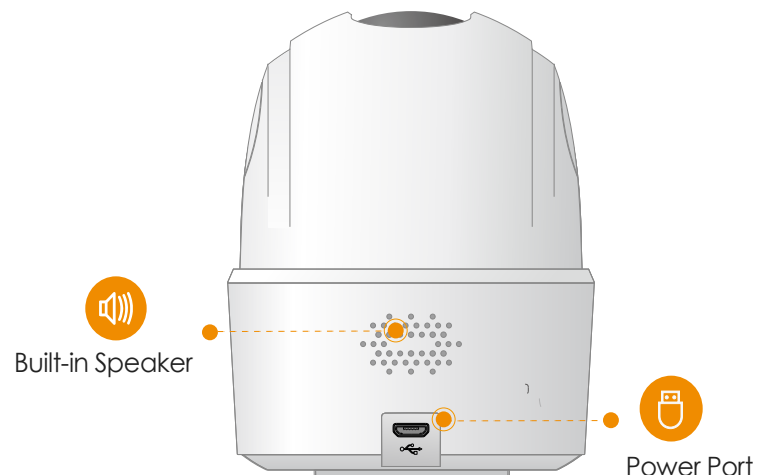

Back View

Specifications

Camera

1/2.8" 2Megapixel Progressive CMOS
2MP(1920 x 1080)
Night Vision: 10m(33ft) Distance
3.6mm Fixed Lens
Field of View : 93° (H), 48° (V), 118° (D)
355° Pan & -5~80° Tilt

Video & Audio

Video Compression : H.265/H.264
Up to 25/30fps Frame Rate
16x Digital Zoom
Two-way Audio

Notice Management

Motion Detection
Human Detection
Configurable Region
Abnormal Sound Alarm

Network

Wi-Fi:IEEE802.11b/g/n,50m Open Field
Imou App: iOS, Android
onvif

Auxiliary Interface

Micro SD Card Slot (up to 256GB)
Built-in Mic & Speaker
Reset Button

General

DC 5V1A Power Supply (Not included)
Power Consumption:< 3.5W
Working Environment:-10° C~+45° C, Less Than 95%RH
Dimensions: 106.1 × 77.4× 77.4mm (4.17× 3.04 × 3.04 inch)
Weight: 219g (0.48lb)
CE, FCC

What's in the box

- 1x Camera
- 1x Quick Start Guide
- 1x Power Cable
- 1x Screw Package
- 1x Mounting Plate
- 1x Installation Position Map