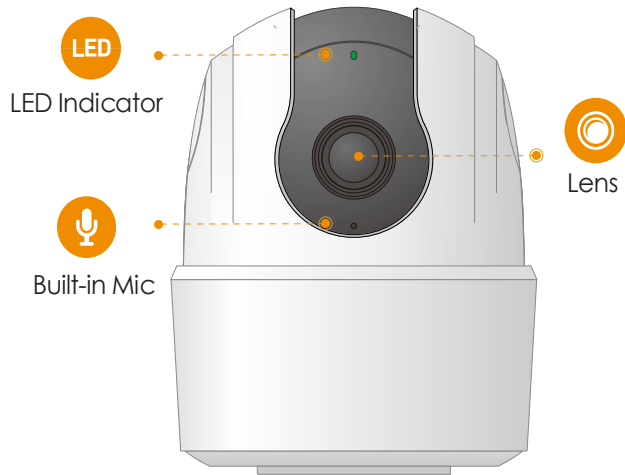

Front View

Back View

Specifications

Camera

1/2.8" 2Megapixel Progressive CMOS
2MP(1920 x 1080)
Night Vision: 10m(33ft) Distance
3.6mm Fixed Lens
Field of View : 93° (H), 48° (V), 118° (D)
355° Pan & -5~80° Tilt

Video & Audio

Video Compression : H.265/H.264
Up to 25/30fps Frame Rate
16x Digital Zoom
Two-way Audio

Notice Management

Motion Detection
Human Detection
Configurable Region
Abnormal Sound Alarm

Network

Wi-Fi:IEEE802.11b/g/n,50m Open Field
Imou App: iOS, Android
onvif

Auxiliary Interface

Micro SD Card Slot (up to 256GB)
Built-in Mic & Speaker
Reset Button

General

DC 5V1A Power Supply (Not included)
Power Consumption:< 3.5W
Working Environment:-10° C~+45° C, Less Than 95%RH
Dimensions: 106.1 × 77.4× 77.4mm (4.17× 3.04 × 3.04 inch)
Weight: 219g (0.48lb)
CE, FCC

What's in the box

- 1x Camera
- 1x Quick Start Guide
- 1x Power Cable
- 1x Screw Package
- 1x Mounting Plate
- 1x Installation Position Map