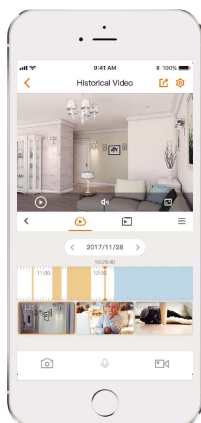

imou

Dome Pro

5MP H.265 Bullet Wi-Fi Camera

Model: IPC-D52MIP

Dome Pro delivers 5MP live monitoring with a choice of 2.8mm/3.6mm lens option, it supports the latest H.265 compression which can save up to 50% bandwidth and storage. Human Detection allows you to monitor what matters without receiving annoying false alerts. With IP67 and IK10 certified, the camera can be used outdoors under different weather conditions.

-  **5MP QHD Video**
See more than 1080P
-  **Human Detection**
Quickly find human targets in you home
-  **Built-in Microphone**
High quality microphone picks up sounds clearly while monitoring
-  **H.265 Codec**
Save more high-quality video in less space
-  **IP67**
Weatherproof from dust and water
-  **Alarm Notification**
Sends instant motion-activated alerts to your mobile phone
-  **Diversified Storage**
Supports NVR, Cloud Storage or Micro SD card (up to 256GB)
-  **24/7 Protection**
Infrared night vision for clear-as-day clarity even in pitch dark
-  **Wi-Fi Connection**
IEEE802.11b/g/n(2.4GHz)

Stay close with what you care

With Cloud service, you will have access to what you care as long as Internet is available. You can record daily or motion videos on Cloud and play back anytime anywhere.

<http://www.imoulife.com>

Specifications

Camera

1/2.7" 5Megapixel Progressive CMOS
5MP(2880*1620)
Night Vision: 30m(98ft) Distance
2.8mm/3.6mm Fixed Lens
Field of View: 2.8mm: 105° (H), 55° (V), 125° (D)
3.6mm: 90° (H), 45° (V), 107° (D)