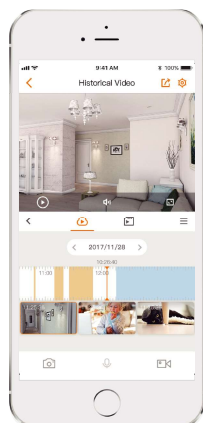

imou

Dome Pro

3MP H.265 Bullet Wi-Fi Camera

Model: IPC-D32MIP

Dome Pro delivers 3MP live monitoring with a choice of 2.8mm/3.6mm lens option, it supports the latest H.265 compression which can save up to 50% bandwidth and storage. Human Detection allows you to monitor what matters without receiving annoying false alerts. With IP67 and IK10 certified, the camera can be used outdoors under different weather conditions.

-  **3MP 2K Full HD Video**
See more than 1080P
-  **Human Detection**
Quickly find human targets in you home
-  **Built-in Microphone**
High quality microphone picks up sounds clearly while monitoring
-  **H.265 Codec**
Save more high-quality video in less space
-  **IP67**
Weatherproof from dust and water
-  **Alarm Notification**
Sends instant motion-activated alerts to your mobile phone
-  **Diversified Storage**
Supports NVR, Cloud Storage or Micro SD card (up to 256GB)
-  **24/7 Protection**
Infrared night vision for clear-as-day clarity even in pitch dark
-  **Wi-Fi Connection**
IEEE802.11b/g/n(2.4GHz)

Specifications

Camera

1/2.7" 3 Megapixel Progressive CMOS
3MP(2304*1296)
Night Vision: 30m(98ft) Distance
2.8mm/3.6mm Fixed Lens
Field of View: 2.8mm: 105° (H), 55° (V), 125° (D)
3.6mm: 90° (H), 45° (V), 107° (D)