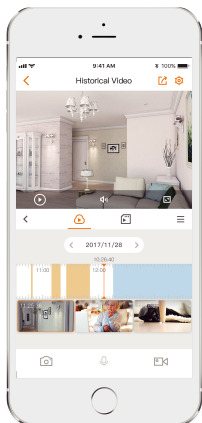

2MP H.265 Video
See more than 720P

Human Detection
Quickly find human targets in you home

Smart Tracking
Automatically tracks moving objects

Active Deterrence
Scare away unwelcome visitors with built-in spotlight and 110dB security siren

IP66
Weatherproof from dust and water

Two-way Talk
Real-time communicate with people at the camera

Diversified Storage
Supports NVR, Cloud Storage or Micro SD card (up to 512 GB)

Alarm Notification
Sends instant motion-activated alerts to your mobile phone

Wi-Fi Connection
IEEE802.11b/g/n/ax support Wi-Fi 6

Smart Color Night Vision
Support four-mode night vision for clear-as day clarity even in pitch dark

Stay close with what you care

With Cloud service, you will have access to what you care as long as Internet is available. You can record daily or motion videos on Cloud and playback anytime anywhere.