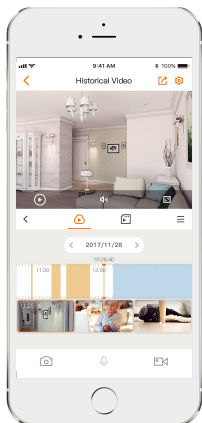

Alarm Notification

Sends instant motion-activated alerts to your mobile phone

Stay close with what you care

With Cloud service, you will have access to what you care as long as Internet is available. You can record daily or motion videos on Cloud and playback anytime anywhere.