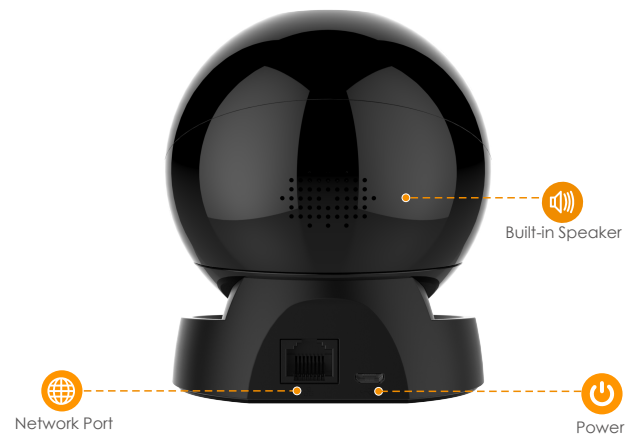

Imou

Rex 3D 5MP

5MP H.265 Wi-Fi Pan & Tilt Camera

With 5MP/3K live monitoring and panoramic pan & tilt feature, Rex 3D ensures every corner of your home completely covered. Human/Pet Detection quickly finds human/pet targets in the images and sends a notification to you. With built-in siren, Rex 3D actively keeps unwelcome visitors away from what you care about. Privacy Mode helps protect your personal privacy when you are home, and Smart Tracking function lets the camera follow moving objects when it detects motion.

Abnormal Sound Alarm

Sends alerts to your smartphone when it detects abnormal sound

Auto-cruise

Survey the area 360° horizontally or cruise between favorite points

Diversified Storage

Supports NVR, Cloud Storage or Micro SD card (up to 512GB)

Alarm Notification

Sends instant motion-activated alerts to your mobile phone

Wi-Fi Connection

IEEE802.11b/g/n(2.4GHz)

Stay close with what you care

With Cloud service, you will have access to what you care as long as Internet is available. You can record daily or motion videos on Cloud and playback anytime anywhere.

Front View

Back View

Specifications

Camera

1/3" Progressive CMOS
 5MP(2688 x 1620)
 Night Vision: 10m(33ft) Distance
 3.6mm Fixed Lens
 Field of View : 77° (H), 40° (V), 91° (D)
 0~355° Pan & 0~90° Tilt

Video & Audio