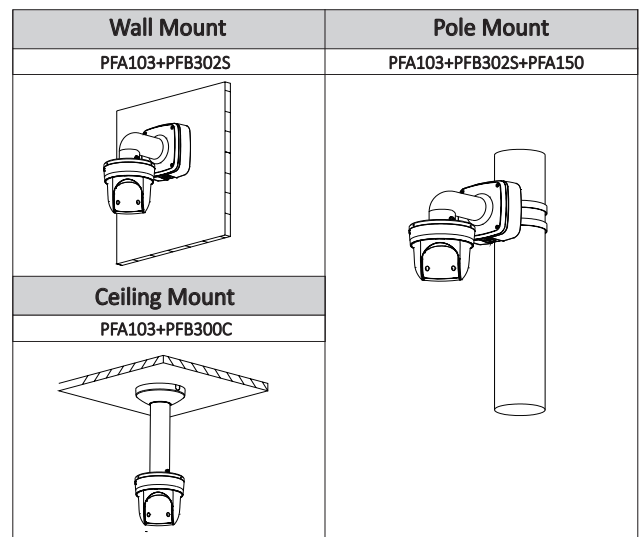

Accessories

Optional:

PFB302S
Wall Mount

PFA103
Mount Adapter

DC12V/2A
Power Adapter

PFA150
Pole Mount

PFB300C
Ceiling Mount

PFA151
Corner Mount

Dimensions (mm)