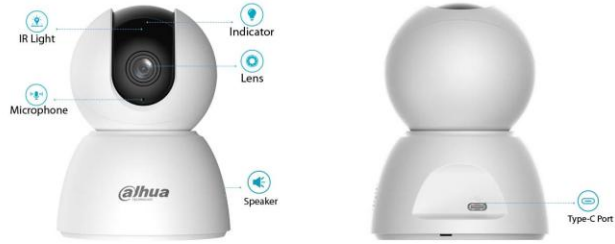

3MP Indoor Fixed-focal Wi-Fi Pan & Tilt Network Camera

DH-H31

Series Overview

Wireless series cameras are not only easy to install and operate, but also perform outstandingly and cost-effective. They provide full coverage of a scene with 3MP resolution, 0° to 355° pan and -5° to 80° tilt. Their powerful functions, such as AI human and auto tracking, assist with the accurate detection and continuous tracking of targets. Information is also synchronously sent to your phone to keep you up-to-date. These cameras are widely used in small and medium-sized scenes such as small-sized retail stores.

3MP

Clear images with sharp details

Day&Night

Clear images even at night

One Camera for 360° View

360° monitoring without blind spots

AI Human Detection

Focuses on what matters and reduces false alarms

Bluetooth Pairing

Fast pairing with Bluetooth

H.265

Advanced H.265 compression technology

Supports Micro SD Card

Low-cost storage

Upgrade Your Experience with DMSS

Mobile Security Surveillance (DMSS) is a professional remote surveillance management platform that offers remote monitoring, device migration, and sharing. When connected to the internet, the platform provides real-time alerts to improve surveillance efficiency and grant flexibility in security management.

Specifications

Camera

Image Sensor	1/3.2" CMOS
Max. Resolution	2304 (H) × 1296 (V)
Electronic Shutter Speed	Auto/Manual 1/3 s–1/100,000 s
Illumination Distance	Up to 10 m (32.81 ft) (IR)
Illuminator On/Off Control	Auto
Illuminator Number	1 (IR LED)
Angle Adjustment	Pan: 0° to 355°; Tilt: -5° to 80°