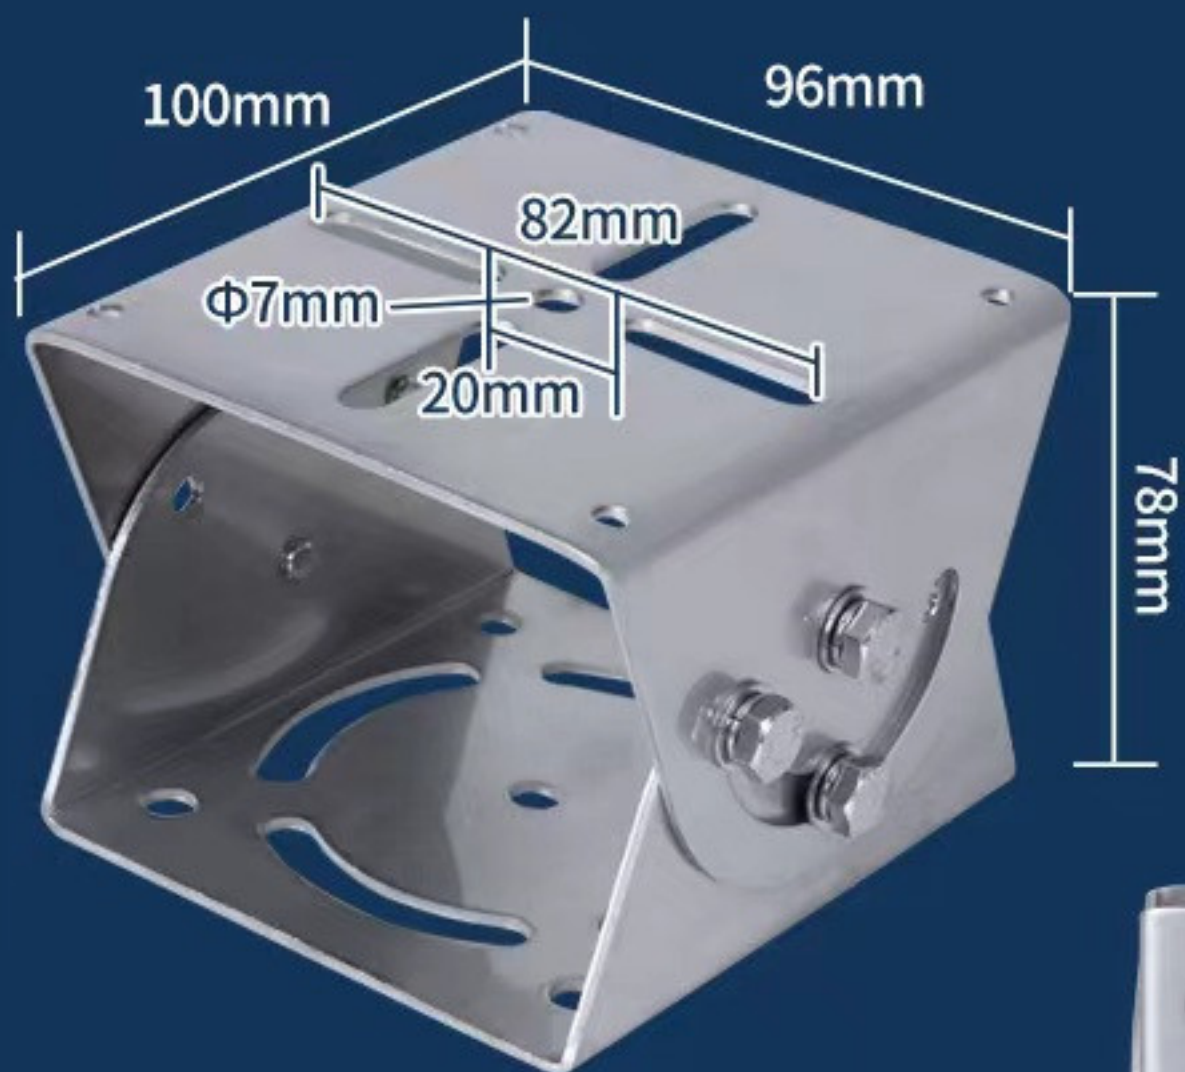

Length : 350mm

Stand Base : 120x100mm

Base thickness : 3mm

Thickness : 2mm