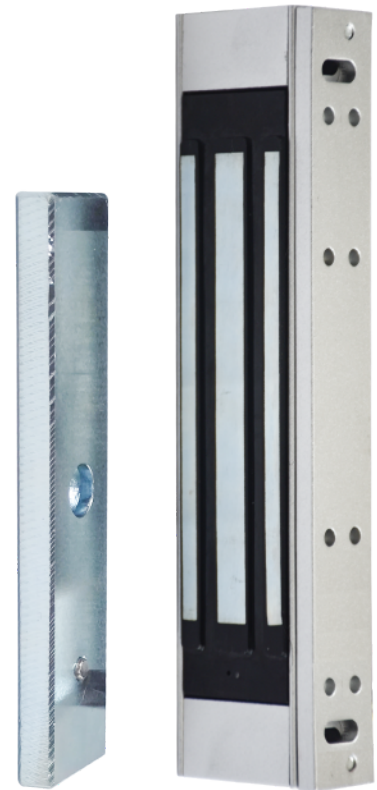

180KG Single Door Magnetic Lock

Model: SUD-180A/AS-PD

Suitable for Glass door, Wooden door, Fireproof door, Sliding door and Metal door;
Can fixed with single door magnetic lock;
350lbs is the holding force; Aluminum is the main material.

► Product Parameter

| Model | SUD-180A-PD | SUD-180AS-PD |
|---------------|--------------------|--------------|
| Lock signal | × | ✓ |
| Door signal | × | × |
| Time delay | × | × |
| Holding force | 180KG(350Lbs) | |
| Dimension | 171.6L*40W*21H(mm) | |
| Voltage | DC12V | |
| Current | 12V/480mA | |
| Weight | 1.2KG | |